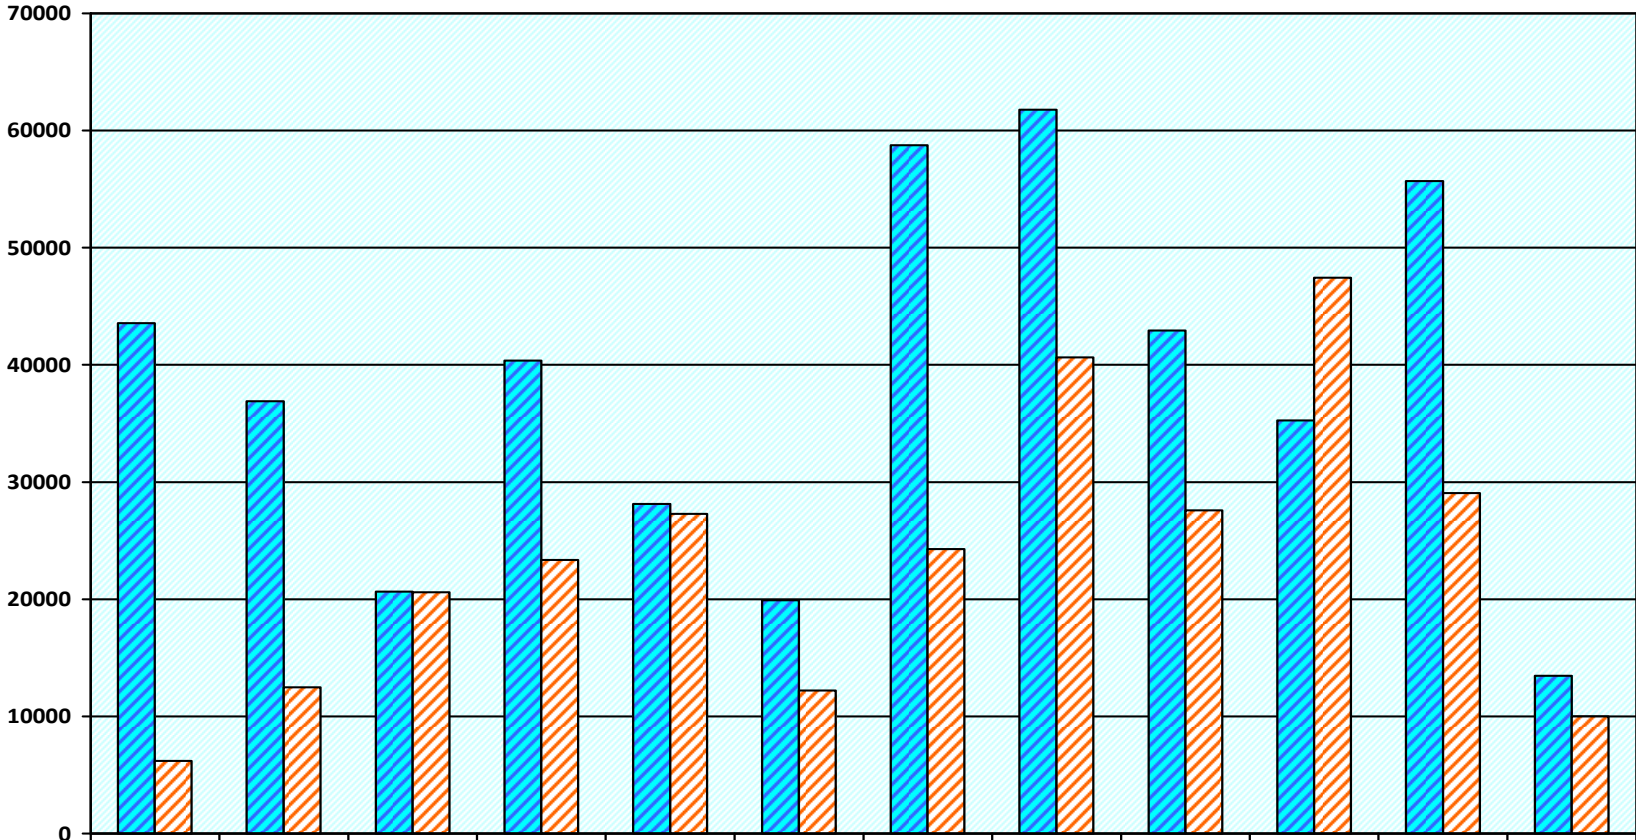

INDIA EXPORT OF GUAR GUM REFINED SPLIT DURING APRIL 2004 TO SEP 2015

CHINA VS REST OF WORLD

EXPORT QUANTITY IN MT.

REST OF WORLD **CHINA**

REST OF WORLD	43571.93	36901.67	20646.75	40372.23	28135.06	19905.67	58742.92	61777.93	42937.23	35256.12	55677.08	13451.59
CHINA	6229.5	12479.65	20620	23339.12	27297.99	12231.39	24268.52	40645.81	27578	47435.2	29067.2	10020